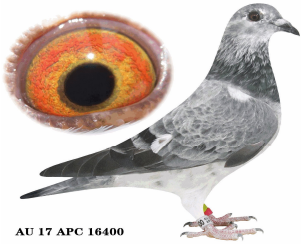

AU 17 APC 16400

Stock Hen
Bred Son 18344 won 1st e.
3rd 325m @1792 ypm
River Valley Roundup, 2019

♂ AU 09 WSL 9195

Jos Thone's Kleine Molenaar
x Godiva, POCOx Superman
Won 20th, 300 miles yealling
Houston area, 2010
Dau 13056 won 1st 300miles
Spirit Colorado, 2013
Dau 13057 won 2nd A. speed
Breeder fall Classic, 2013
GrandDau 12 VK 6090 won 1st
400 m FCI World Champion 2012

♂ B 02-5051748

Kleine Molenaar x Godiva
Jos Thone line

♂ B 00-5041062

fr. Kleine Molenaar x Godiva

♀ B 98-2392104

1e nat. La souterraine

♀ B 01-5010371

Jos Thone Poco line had
93'95'1e nat. of Barcelona
POCO X Superman Line

♂ B 97-5166039

de Kleine Blauwe Hadji

♀ B 93-5010010

Jos Thone Fortuna

♀ AU 10 APC 1088

G. Dau of Kleine Figo 2 sides
A.Reynaert and Kees Bosua
Jos Thone Deep impact/Napoleon
Bred Dau 13APC 13056 won 1st
300 miles, 1614 ypm Spirit
Colorado race, 2013
Bred Dau 13APC 13057 won 2nd
a.speed Breeder Fall C 2013
GrandDau 12 VK 6090 won 1st
400 m FCI World Champion 2012

♂ B 09-5061854

Son of Kleine Figo-Kees Bosua
x Jos Thone's Deep Impact
H.bro NL03-5301441 Kannibaal

♂ B 02-3025837

Kleine Figo, 1st Nat Bourges

♀ B 00-5271057

Mother of Deep Impact

♀ B 09-5061477

Dau of Kleine Figo-Kees Bosua
Jos Thone Ace Pigeon Romni
x Napoleon

♂ B 02-3025837

Kleine Figo, 1st Nat Bourges

♀ B 04-5026032

Jos Thone's "Roml"

Kleine Figo
Jos Thone's Kleine Molenaar
x Godiva, POCO x Superman